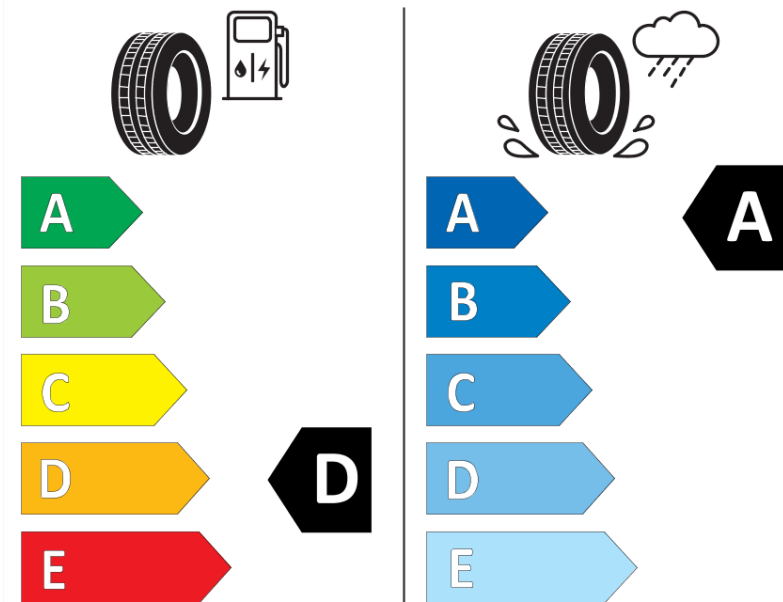

Product Information Sheet

Delegated Regulation (EU) 2020/740

Supplier name or trademark	MICHELIN
Commercial name or trade designation	PILOT SPORT 4
Tyre type identifier	359477
Tyre size designation	225/45R18
Load-capacity index	91
Speed category symbol	W
Fuel efficiency class	D
Wet grip class	A
External rolling noise class	B
External rolling noise value	70
Severe snow tyre	No
Ice tyre	No
Date of start of production	39/15
Date of end of production	
Load version	SL
Additional information	225/45 ZR18 91W TL PILOT SPORT 4 MI

More information on tyre labels and details is available under: <https://www.kia.com/eu/tyre-labels> (Link)

ENERGY

MICHELIN

359477

225/45R18 91 W

C1

2020/740